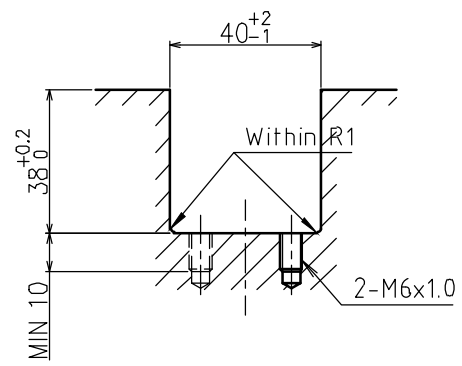

Large Ball Size = $\phi 3/4"$ (19.05mm)
 1. Stroke : 3mm
 2. No. of Balls : 3 Pcs

Dimension for mounting

>Description
 ISR-C38 Type Cleanroom Air Ball Lifter
 ISR-C38-200-A Type
 Unit = mm