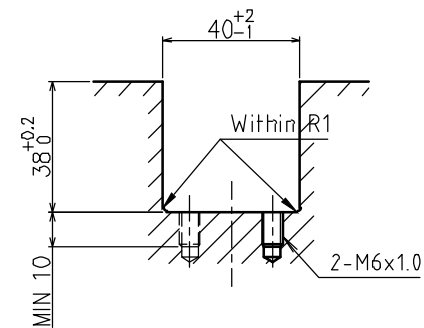

Large Ball Size = $\phi 3/4$ " (19.05mm)
 1. Stroke : 3mm
 2. No. of Balls : 4 Pcs

Dimension for mounting

>Description
 ISR-C38 Type Cleanroom Air Ball Lifter
 ISR-C38-250-A Type
 Unit = mm