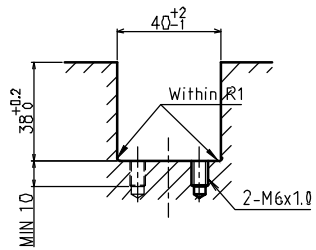

Large Ball Size =  $\phi 3/4"$  (19.05mm)  
 1. Stroke : 3mm  
 2. No. of Balls : 13 Pcs

Dimension for  
mounting

>Description  
 ISR-C38 Type Cleanroom Air Ball Lifter  
 ISR-C38-700-A Type  
 Unit = mm