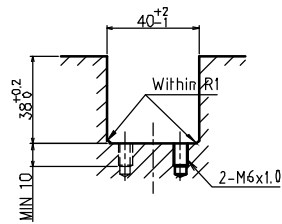

Large Ball Size = $\phi 3/4"$ (19.05mm)
 1. Stroke : 3mm
 2. No. of Balls : 15 Pcs

Rc1/4
Air Supply Port

2-M6x1.0
(Fixing Bolt)

Dimension for
mounting

>Description
 ISR-C38 Type Cleanroom Air Ball Lifter
 ISR-C38-800-A Type
 Unit = mm