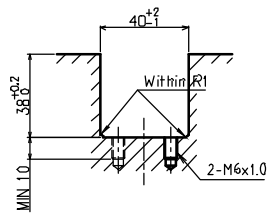

Large Ball Size = $\phi 3/4"$ (19.05mm)
 1. Stroke : 3mm
 2. No. of Balls : 16 Pcs

2-M6x1.0
 (Fixing Bolt)

Dimension for mounting

>Description
 ISR-C38 Type Cleanroom Air Ball Lifter
 ISR-C38-850-A Type
 Unit = mm