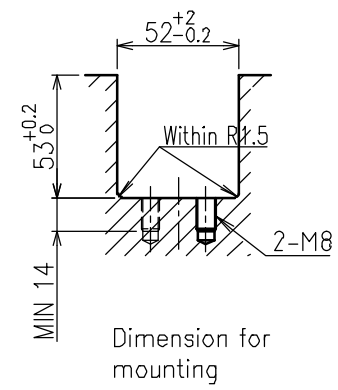

Large Ball Size = $\phi 1$ "(25.4)
 1.Stroke : 3mm
 2.No. of Balls : 8 Pcs

Dimension for mounting

>Description
 ISR-C50S Type Cleanroom Air Ball Lifter
 ISR-C50S-450-A Type
 Unit = mm