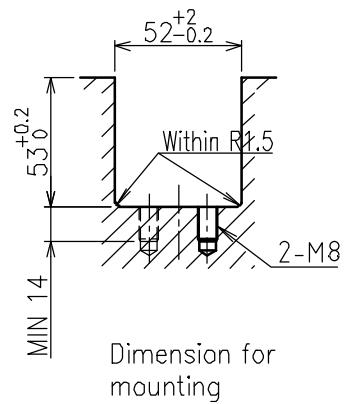

Large Ball Size = $\phi 1"$ (25.4)
1. Stroke : 3mm
2. No. of Balls : 12 Pcs

>Description
ISR-C50S Type Cleanroom Air Ball Lifter
ISR-C50S-650-A Type
Unit = mm