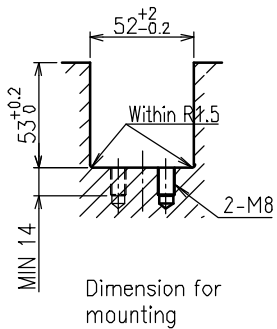

Large Ball Size = $\phi 1"$ (25.4)
1. Stroke : 3mm
2. No. of Balls : 17 Pcs

>Description
ISR-C50S Type Cleanroom Air Ball Lifter
ISR-C50S-900-A Type
Unit = mm