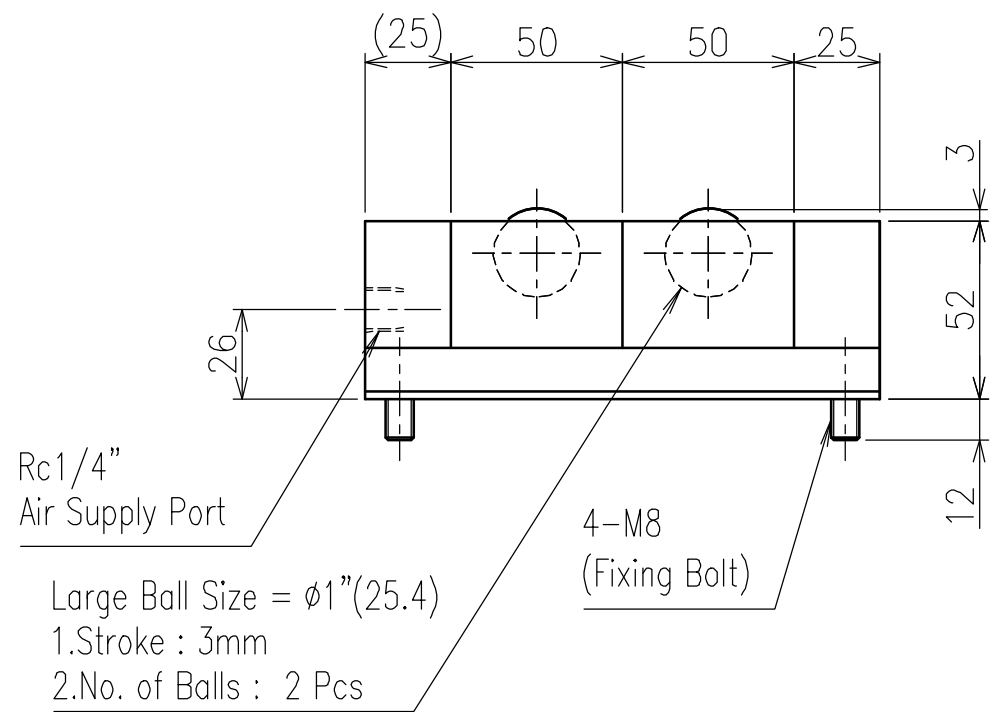

Dimension for mounting

>Description
 ISR-C50D Type Cleanroom Air Ball Lifter
 ISR-C50D-150-A Type
 Unit = mm