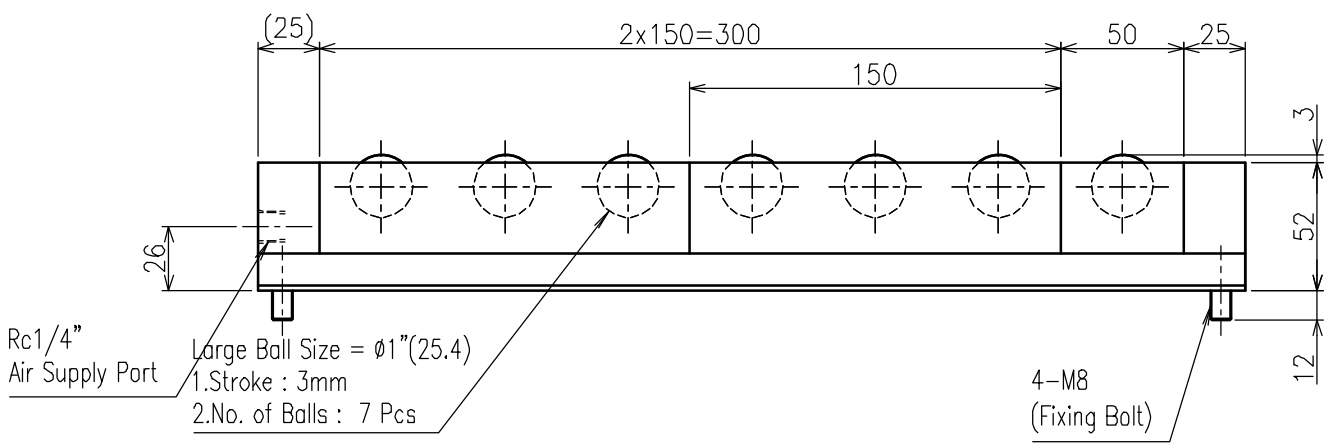

Dimension for mounting

Rc1/4" Air Supply Port  
 Large Ball Size =  $\phi 1"$  (25.4)  
 1. Stroke : 3mm  
 2. No. of Balls : 7 Pcs

4-M8 (Fixing Bolt)

>Description  
 ISR-C50D Type Cleanroom Air Ball Lifter  
 ISR-C50D-400-A Type  
 Unit = mm