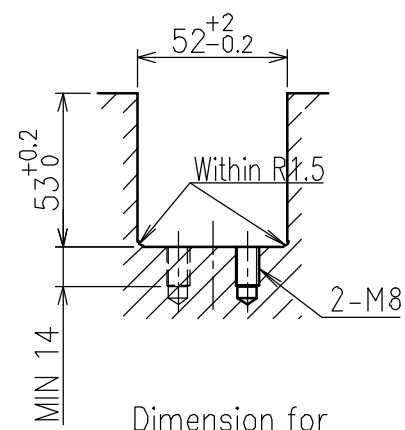

Rc 1/4"
Air Supply Port

Large Ball Size = $\phi 1"$ (25.4)
 1. Stroke : 3mm
 2. No. of Balls : 10 Pcs

4-M8
(Fixing Bolt)

>Description
 ISR-C50D Type Cleanroom Air Ball Lifter
 ISR-C50D-550-A Type
 Unit = mm