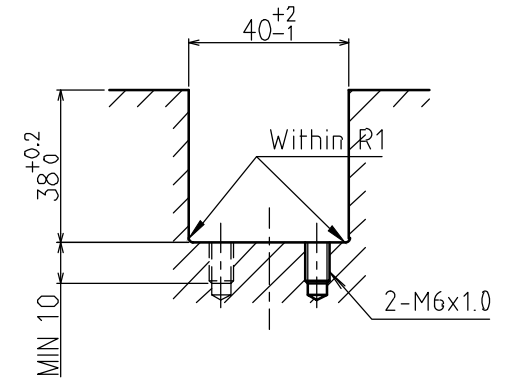

Large Ball Size =  $\phi 3/4$ " (19.05mm)  
 1. Stroke : 3mm  
 2. No. of Balls : 4 Pcs

Dimension for mounting

>Description  
 ISR38 Type Air Ball Lifter  
 ISR38-250-A Type  
 Unit = mm