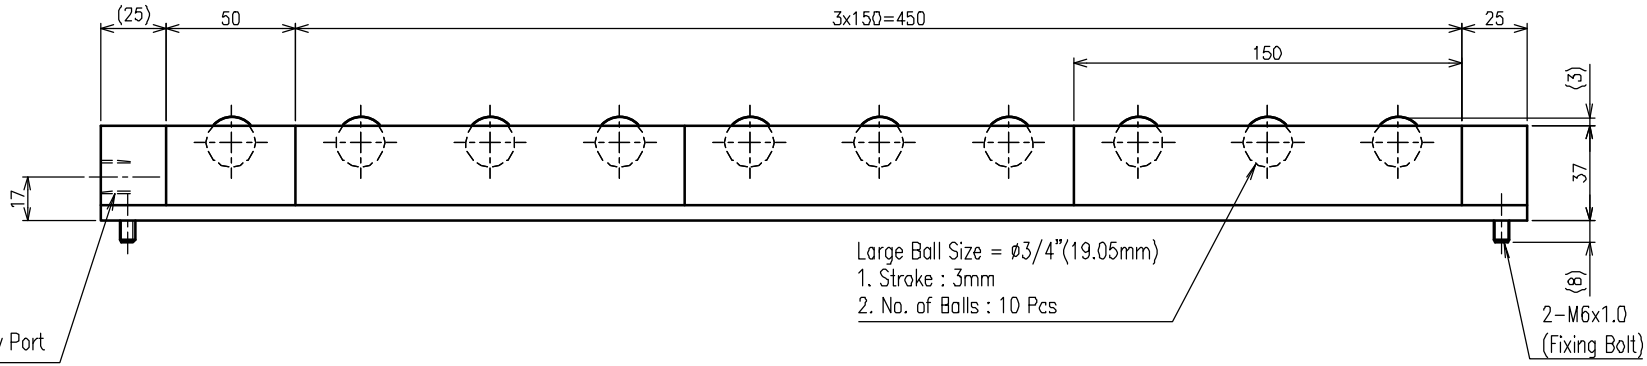

Dimension for mounting

Large Ball Size = $\phi 3/4$ (19.05mm)
 1. Stroke : 3mm
 2. No. of Balls : 10 Pcs

>Description
 ISR38 Type Air Ball Lifter
 ISR38-550-A Type
 Unit = mm