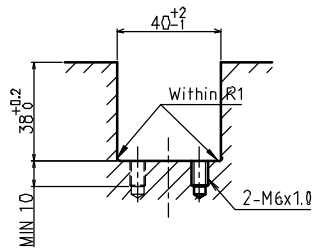

Rc1/4
Air Supply Port

Dimension for
mounting

Large Ball Size = $\phi 3/4"$ (19.05mm)
1. Stroke : 3mm
2. No. of Balls : 13 Pcs

2-M6x1.0
(Fixing Bolt)

>Description
ISR38 Type Air Ball Lifter
ISR38-700-A Type
Unit = mm