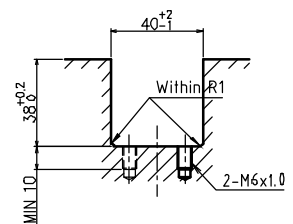

Large Ball Size = $\phi 3/4"$ (19.05mm)
 1. Stroke : 3mm
 2. No. of Balls : 15 Pcs

Rc1/4
Air Supply Port

2-M6x1.0
(Fixing Bolt)

Dimension for mounting

>Description
 ISR38 Type Air Ball Lifter
 ISR38-800-A Type
 Unit = mm