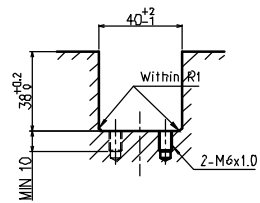

Large Ball Size =  $\phi 3/4"$  (19.05mm)  
 1. Stroke : 3mm  
 2. No. of Balls : 17 Pcs

2-M6x1.0  
 (Fixing Bolt)

Rc1/4  
 Air Supply Port

Dimension for  
 mounting

>Description  
 ISR38 Type Air Ball Lifter  
 ISR38-900-A Type  
 Unit = mm