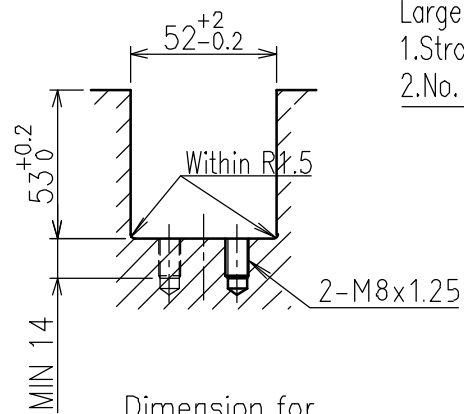

Large Ball Size = $\phi 1"$ (25.4)
 1. Stroke : 3mm
 2. No. of Balls : 10 Pcs

Dimension for mounting

>Description
 ISR50S Type Air Ball Lifter
 ISR50S-550-A Type
 Unit = mm