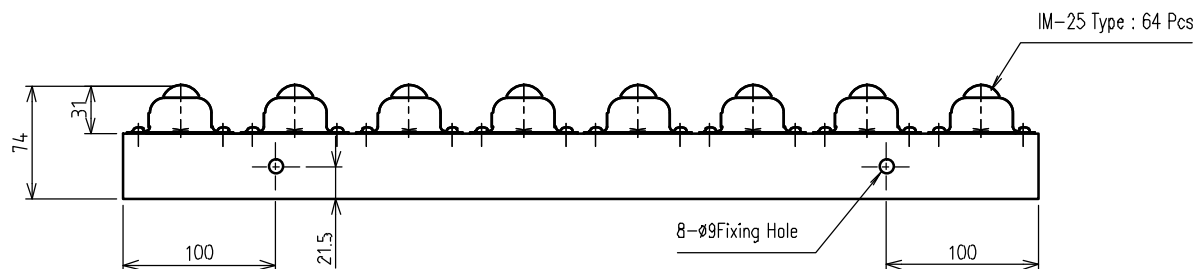

>Description

IBT Type Ball Transfer Table

IBT-600-75 Type

Unit = mm

>Specification

Ref = IM-25 Type Ball Transfer

Product Weight =24.0kg

Painting Color : Blue