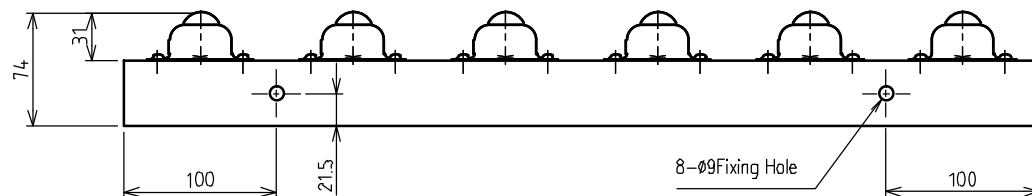

>Description

IBT Type Ball Transfer Table

IBT-600-100 Type

Unit = mm

>Specification

Ref = IM-25 Type Ball Transfer

Product Weight =20.0kg

IM-25 Type : 36 Pcs